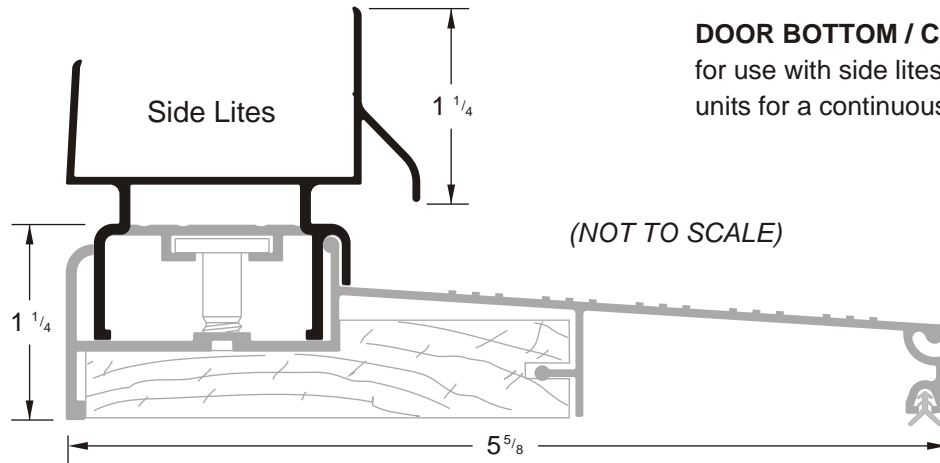

Section **11 MISCELLANEOUS**

858 A, B

DOOR BOTTOM / CAP COMBINATION
for use with side lites or atrium door units for a continuous look.

TOUCH-UP PAINT

4010 Bronze tone paint - 12 oz spray can

SPECIAL ANCHORS
(NOT TO SCALE)

Fasteners other than standard may be substituted at the time of ordering at additional cost. Bulk fasteners are available per hundred or per pound.

9100

Machine screw with **lead anchor**.
10-24 x 2", 3/8" hole required.
Zinc & bronze.

9101

Lock anchor, zinc plated only.
1/4" x 2", 1/4" hole required.

9102

Nylon drive anchor. 1/4" x 1-1/2", 1/4" hole required.

9103

Nylon drive anchor. 1/4" x 2",
1/4" hole required.

9104

Plastic screw anchor. 1/4" x 1",
1/4" hole required.